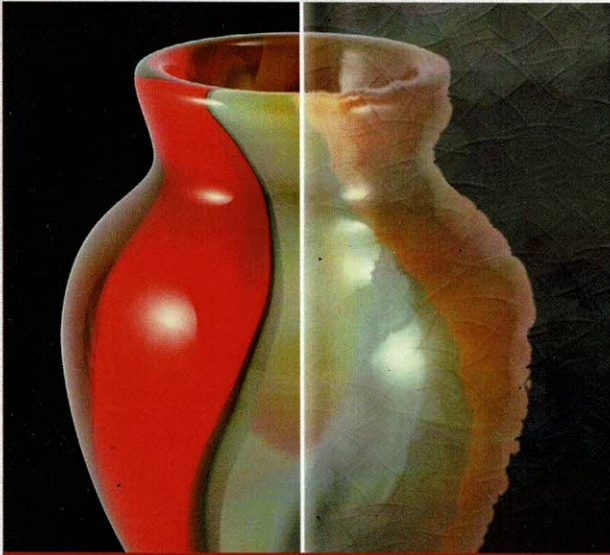

# Glass Options

NEWHAVEN

*Crackle*

*Dusty Rose*

*Granite*

*Graylite 31%*

*Glass Options*

*Antique*

*Fluted*

*Glue Chip*

*Grey Tinted*

*Hammered*

*Florentine*

*Water Glass*

*Gold*

*Cord*