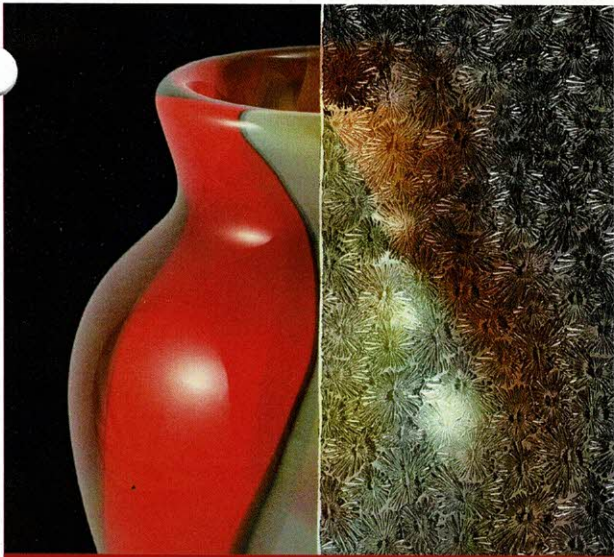

# Glass Options

NEWHAVEN

*Crackle*

*Dusty Rose*

*Granite*

*Graylite 31%*

*Glass Options*

*Antique*

*Fluted*

*Glue Chip*

*Grey Tinted*

*Hammered*

*Florentine*

*Water Glass*

*Gold*

*Cord*

*Pattern 62*

*Rain*

*Seedy*

*Frosted*

*Leaf*